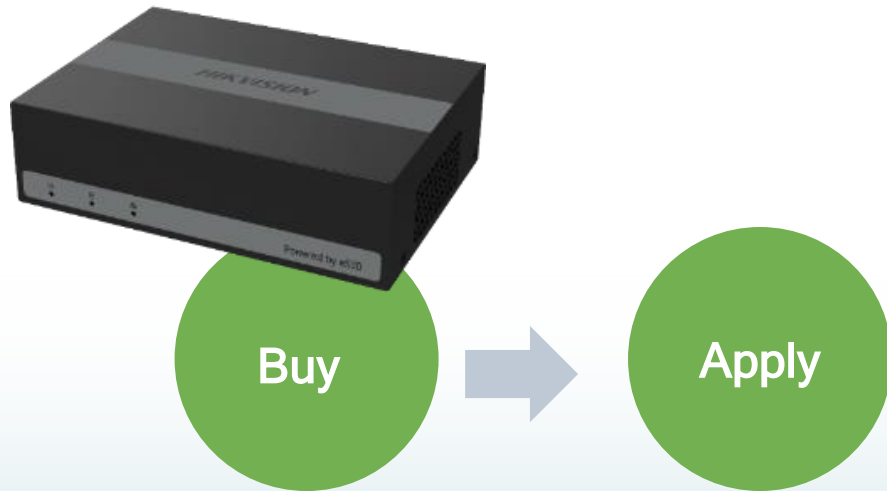

asy to set up and use

Palm-sized DVR makes it so much easier to install in real application. When in daily operation, the built-in E-UI enables intuitive and simple configuration.

Easy to Setup and Use

Mini Size

- More flexible installation
- Lower warehouse and shipping costs

151 × 121 × 46 mm

Easy to Setup and Use

Integrated Structural Design

Easy installation: not requiring unscrewing, just buy and apply.

HOW MUCH FASTER IS THE