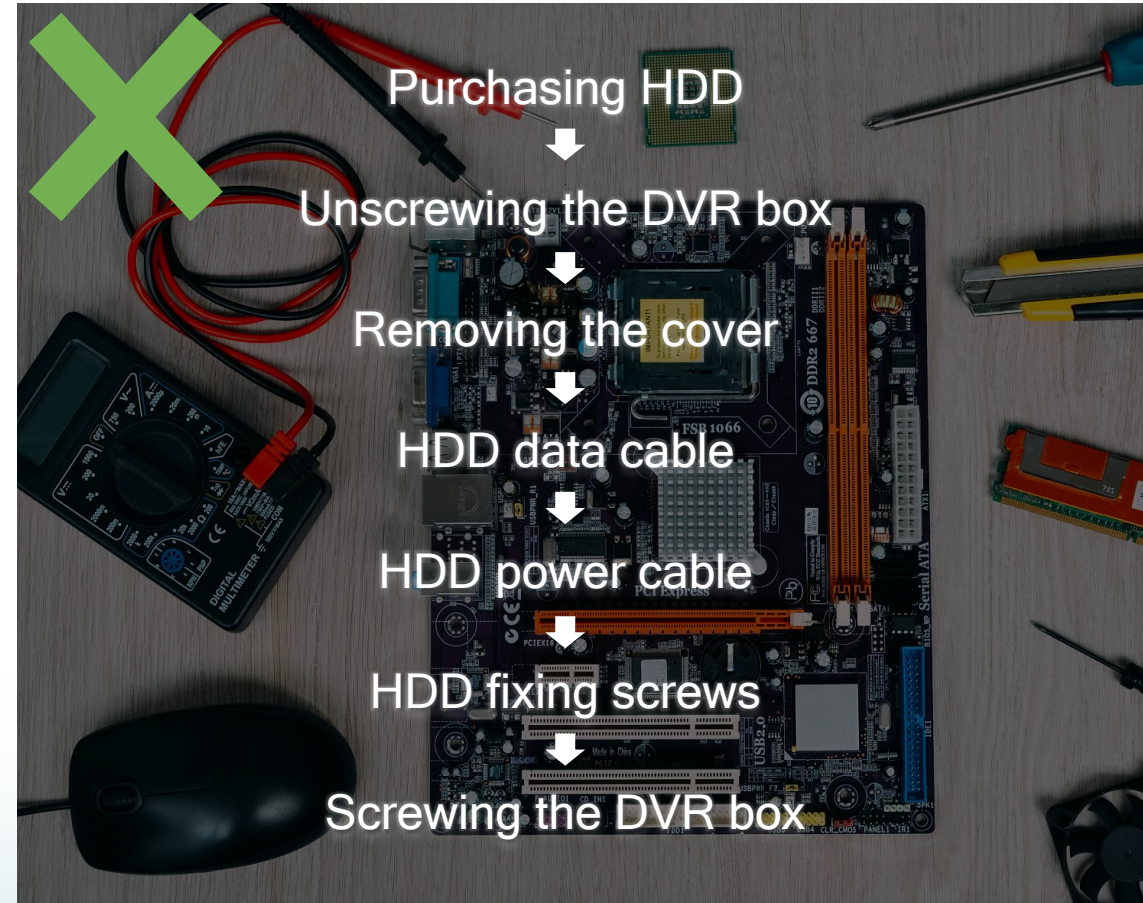

asy to set up and use

Palm-sized DVR makes it so much easier to install in real application. When in daily operation, the built-in E-UI enables intuitive and simple configuration.

Easy to Setup and Use

Mini Size

- More flexible installation
- Lower warehouse and shipping costs

151 × 121 × 46 mm

Easy to Setup and Use

Integrated Structural Design

Easy installation: not requiring unscrewing, just buy and apply.

HOW MUCH FASTER IS THE

**SETUP
TIME**

FOR

HIKVISION'S eDVRs?

Easy to Setup and Use

Flexible Mounting Options

Easy to Setup and Use

E-UI

Easy User Interface