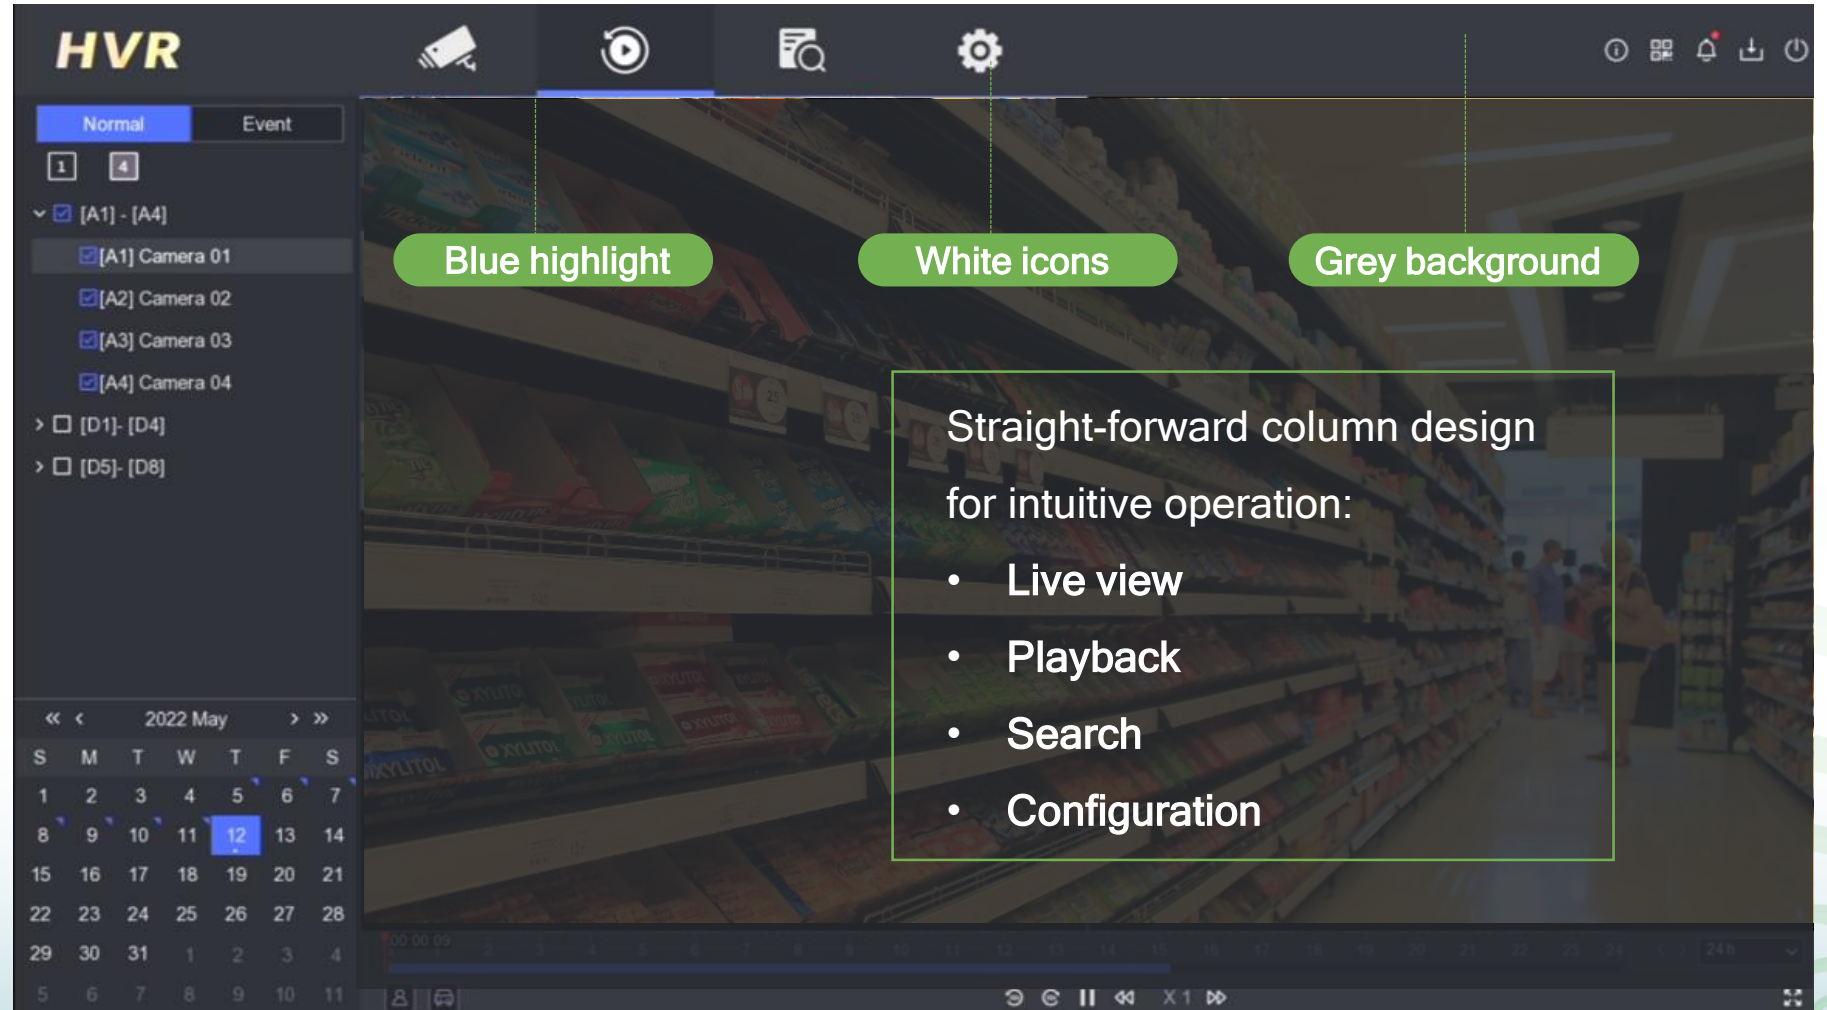

**SETUP
TIME**

FOR

HIKVISION'S eDVRs?

Easy to Setup and Use

Flexible Mounting Options

Easy to Setup and Use

E-UI

Easy User Interface