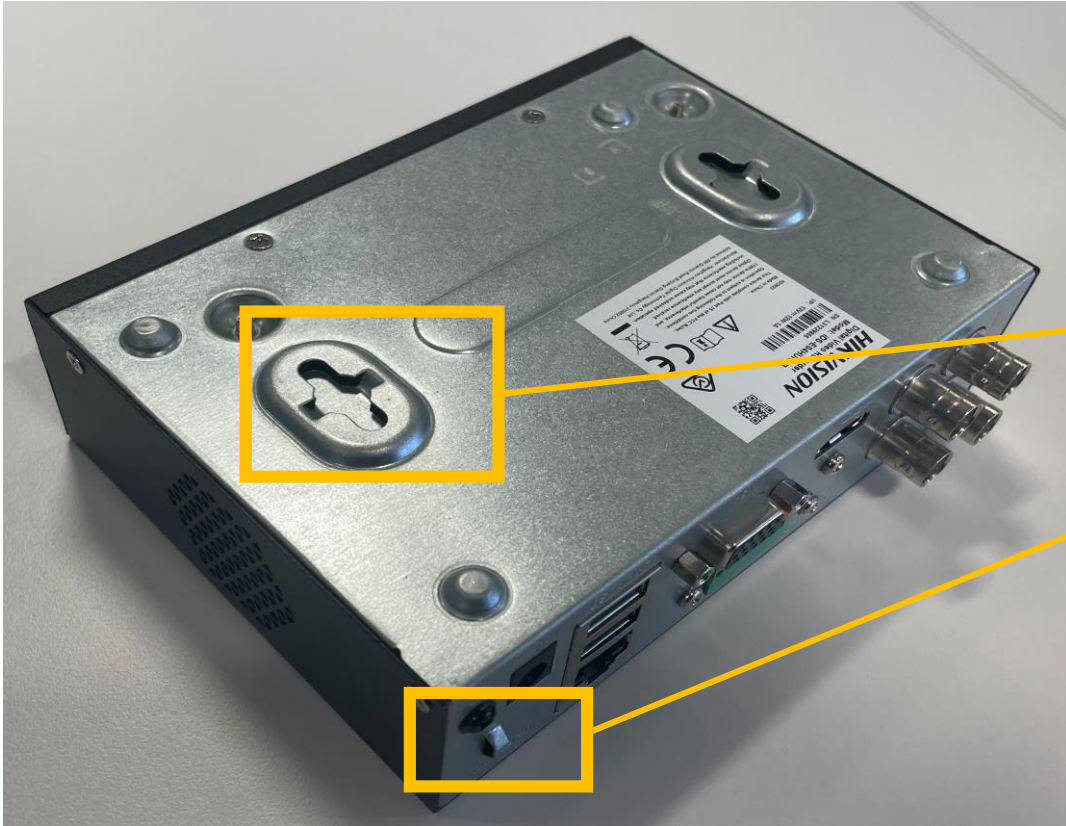

Easy to Setup and Use

Flexible Mounting Options