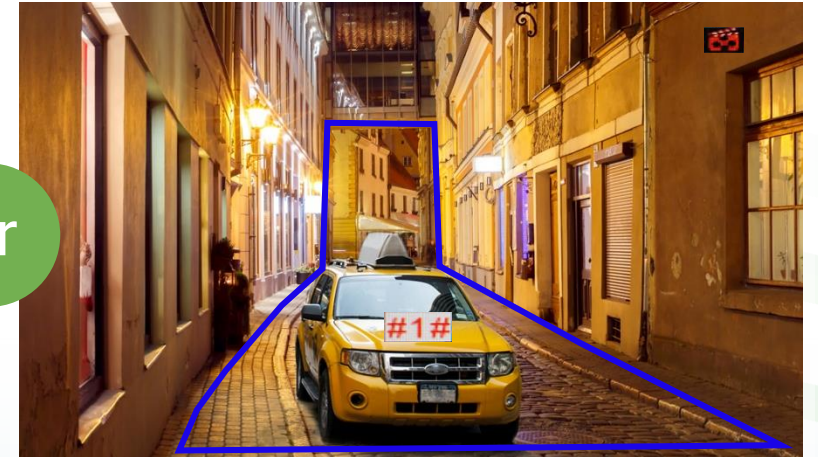

Motion Detection
on **by Default**

✓ Human

✓ Vehicle

Full-screen detection by default

or

Configurable and flexible detection boxes

Smart VCA

Human/vehicle Perimeter protection
for all analog channels

Smart Playback

The screenshot displays a video playback interface. On the left, a calendar for December 2021 is shown, with the 2nd of the month highlighted in blue. The main area shows a video timeline with a red vertical marker at 16:07:20. A green callout bubble points to the timeline with the text: "You can skip ordinary stream, and only play back human/vehicle events!". At the bottom, a control bar includes a person icon, a car icon, and a checkbox labeled "Skip Normal Videos" which is checked and highlighted with a yellow box. The video frame shows a scene with metal chairs and a person's legs.