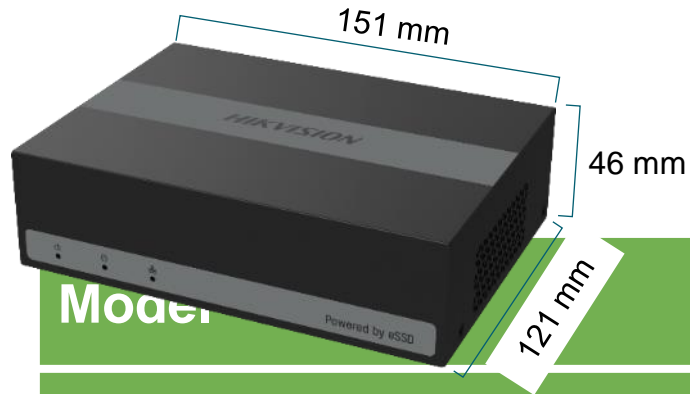

Smart Playback

The screenshot displays a video playback interface. On the left, a calendar for December 2021 is shown, with the 2nd of the month highlighted in blue. The main area shows a video timeline with a red vertical marker at 16:07:20. A green callout bubble points to the timeline with the text: "You can skip ordinary stream, and only play back human/vehicle events!". At the bottom, a control bar includes a person icon, a car icon, and a checkbox labeled "Skip Normal Videos" which is checked and highlighted with a yellow box. The video frame shows a scene with metal chairs and a person's legs.

Product Showcase

Model

DS-E04HUHI-B

Storage

960 GB

Recording Capacity

4-ch 3K/ 5 MP @ 12 fps
about 2 weeks

Power Consumption