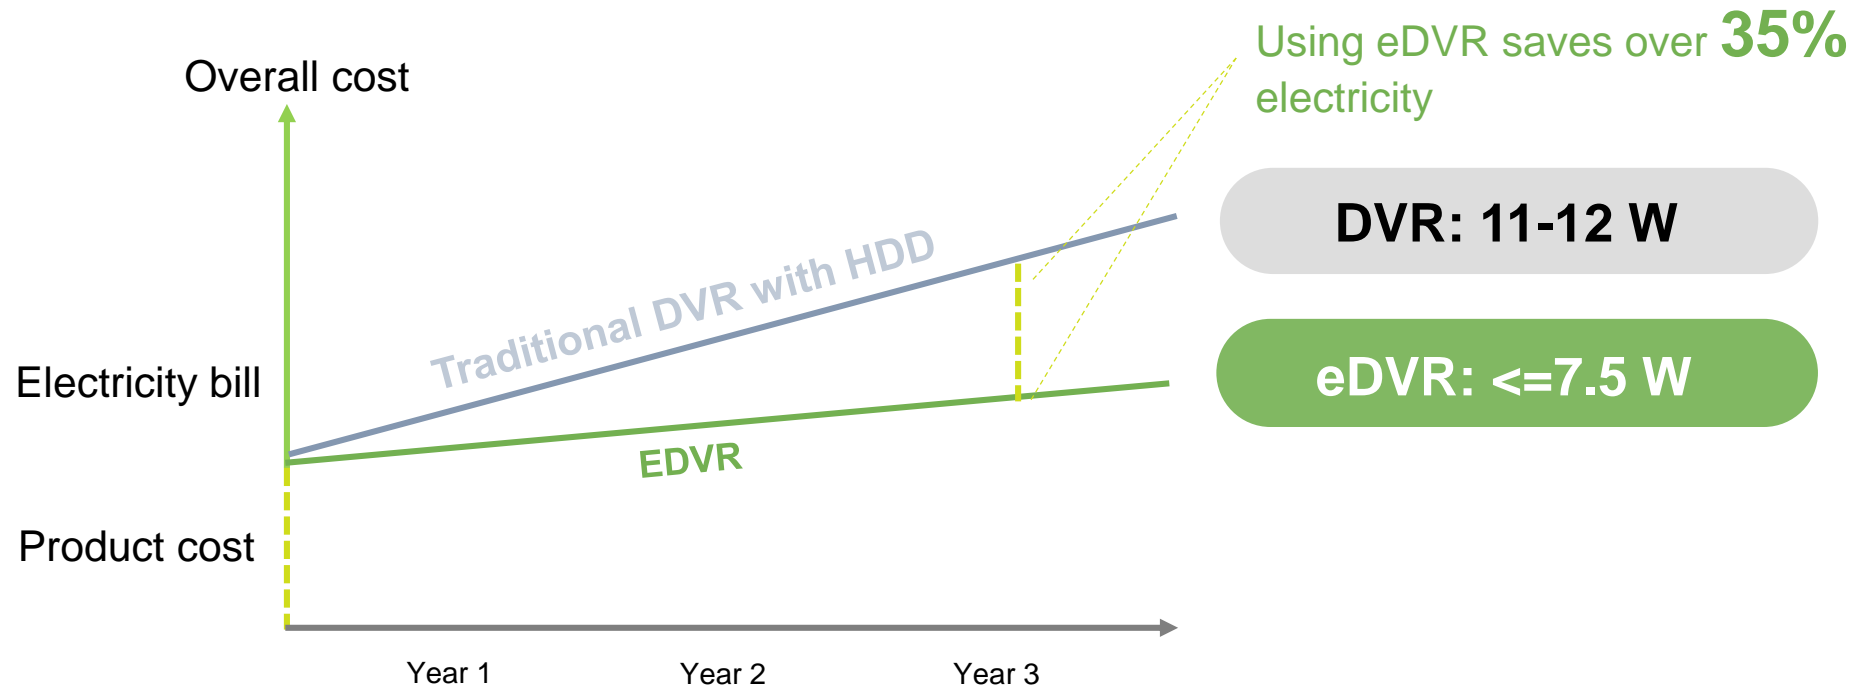

Low power consumption = Less cost