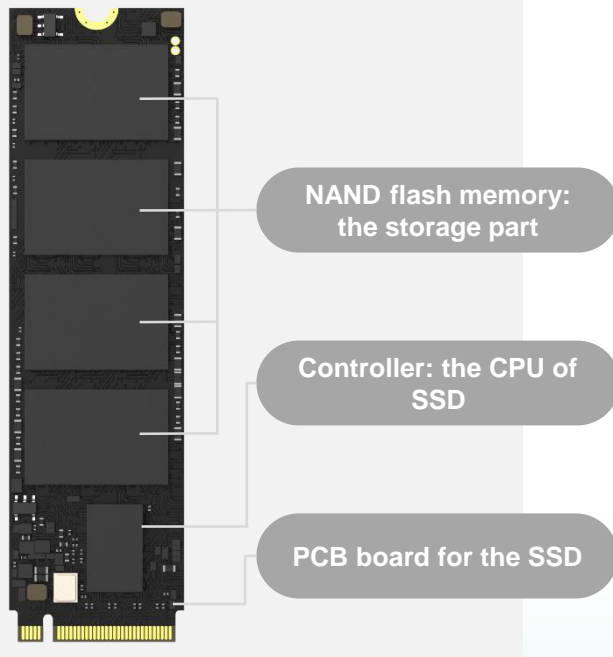

e mbedded SSD

eSSD (embedded Solid-State Drive) is a **chip-level** storage with **high integration, ultra-low power consumption** and specially developed and designed technology. The eSSD applied in Hikvision DVRs are integrated with Hikvision's data management technology.

SSD Strength

THE MECHANICAL PARTS CAN BE REPLACED
by Chips

SSD Strength

The mechanical parts can
be replaced **by Chips**

Enduring storage and high cost efficiency is guaranteed

- ✓ Good shock resistance
- ✓ Low power consumption
- ✓ High durability

Conventional SSD

eSSD

eSSD is specially designed for security use that guarantee 24/7 working ability and low power consumption

Superior Technology

Streaming Media Storage Equalization Algorithm 2.0

To expand storage and prolong lifespan