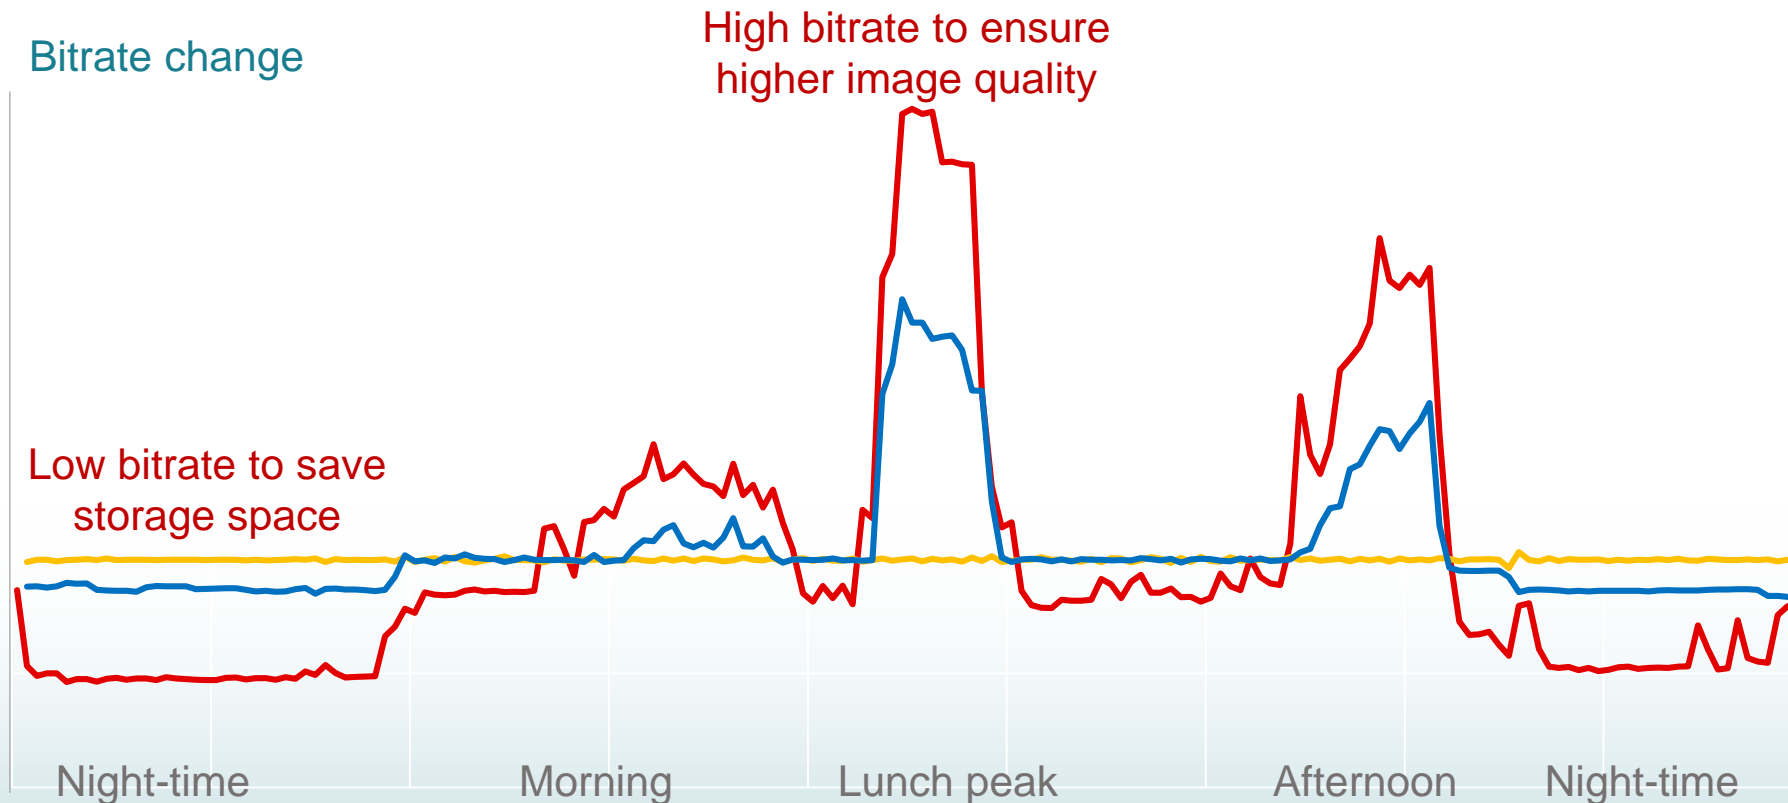

Scene-adaptive bitrate (eDVR)

Changing bitrate; efficient compression; stable image quality; allocated storage.

Variable bitrate (H.265 Pro)

Changing bitrate; high image quality image; unpredictable storage.