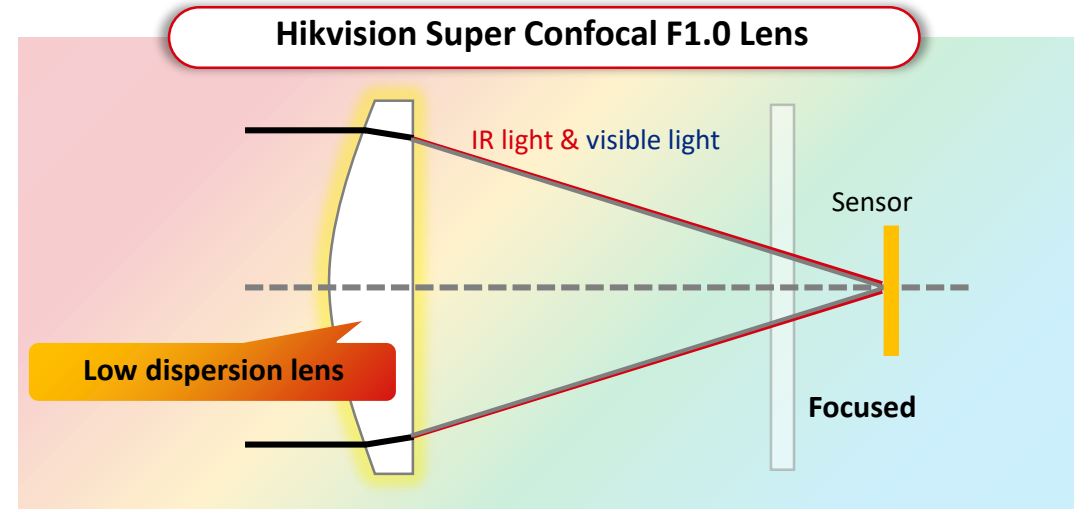

Smart mode

or

White Light mode

Default mode

Before the target going in, IR on, offering black & white images

The target goes in, white light on, offering colorful images

The target goes out, back to IR, offering black & white images

*Realized by enabling
Motion Detection 2.0 or
Perimeter Protection*

Web

Mobile

Local

What's More?

Super Confocal Lens

Outperforming
from Inside

Master of focus

F1.0

Micron-level
precision design

Professional-grade
functional stability

Super Confocal F1.0 Lens

With optical optimization on the lens

Post-complement confocal technology, not optical optimization, but uses 2 filters of different thickness, easy to cause defocusing by material size deviation