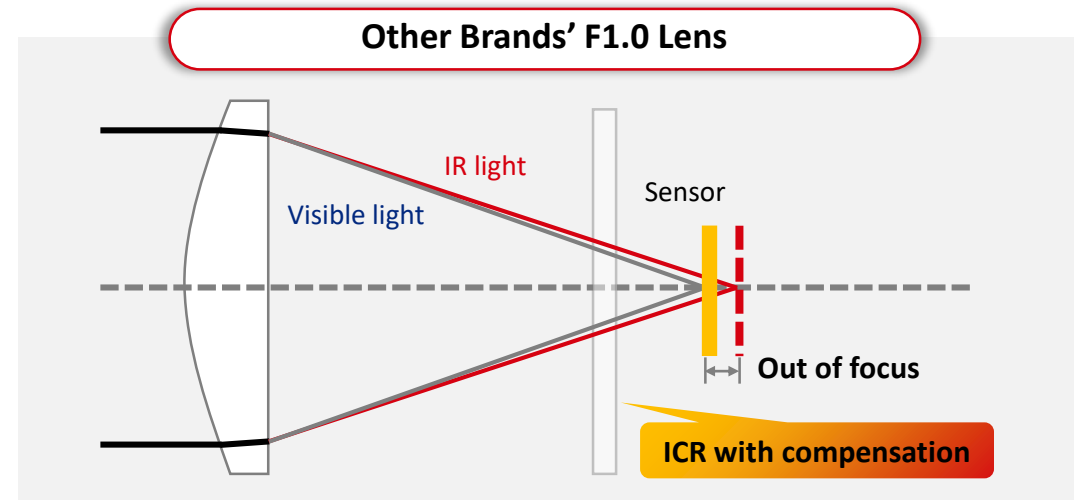

Smart mode

or

White Light mode

Default mode

Before the target going in, IR on, offering black & white images

The target goes in, white light on, offering colorful images

The target goes out, back to IR, offering black & white images

F1.0

Micron-level
precision design

Professional-grade
functional stability

Super Confocal F1.0 Lens

With optical optimization on the lens

Post-complement confocal technology, not optical optimization, but uses 2 filters of different thickness, easy to cause defocusing by material size deviation